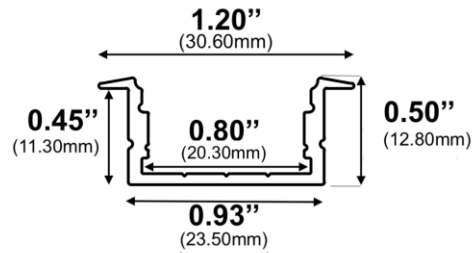

LED Low Profile Recess Channel CH-L25P91

The CH-L25P91 is a specialty low profile designed for recess flush fit into any surface. Perfectly designed to be used as a main light source.

Type: **LED Channel**
Material: **Aluminum 6063-T5**
Surface: **Natural Anodized**
Depth: **12.80mm / .50"**
Width: **23.50mm / .93 "**

Length Availability

8 Foot

* End Caps and lens must be ordered separately.

Code : CH-L25P91

All parts of this document are ownership of LGI. All rights reserved. This document and the included information are provided without any responsibility deriving from mistakes or omissions. No part of this document can be cut, reproduced or used without written authorization. LGI maintains the right to change the included data without notice due to improvements of the products.