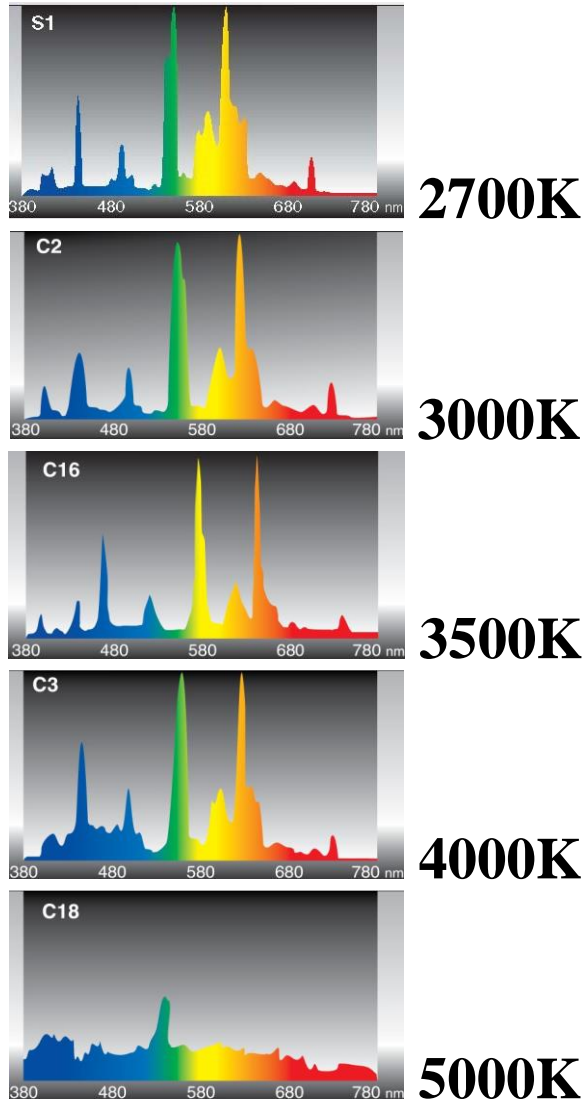

6" LED 5CCT Triple Lumen Downlight Gen

IP65 Outdoor Rated

BAFFLE VERSION

Watt Options	9W - 12W -14W
Shape	6" Recess Downlight
Color Temperature 5 CCT	2700K-3000K-3500K-4000K-5000K
Base	E26 Medium or Title 24 Connection
CRI	90
R9 (Red)	>50%
THD	<20%
Power Factor	.95
Dimmable	Yes
Lumen Output	9W: 650 Lumens 12W: 950 Lumens 14W: 1200 Lumens
Housing	High intensity plastic outside with aluminum inside
Life (Average)	35000 Hours
Voltage	120V
Size	6"
Code	ELD6-9W12W14W-5CCT/BF
Warranty	3 Years

(877) 221-8182

(866) 611-2862 Fax

www.lgitek.com

6" LED 5CCT Triple Lumen Downlight Gen

Photometric Data

All parts of this document are ownership of LGI. All rights reserved. This document and the included information are provided without any responsibility deriving from mistakes or omissions. No parts can be cut, reproduced or used without written authorization. LGI maintains the right to change the included data without notice due to improvements of the products.