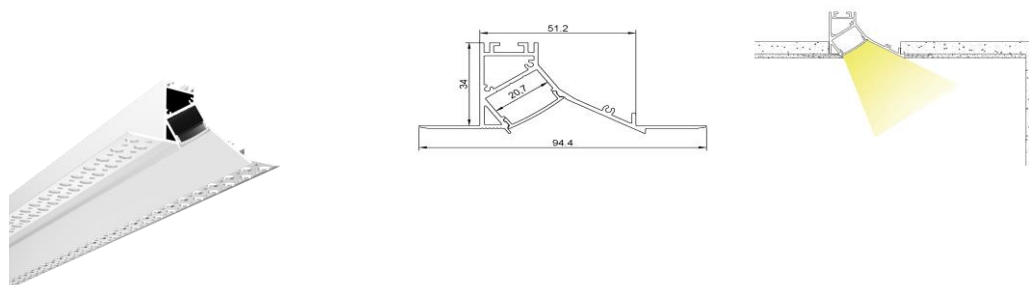

LED wall wash drywall channel CH-L621

The CH-L621 is a specialty profile designed for ceilings corners. Perfect for washing walls indirectly down from the ceiling. It is designed to fit inside the drywall delivering a clean and smooth finish.

Type: **LED Channel**
Material: **Aluminum 6063-T5**
Surface: **Natural Anodized**
Height: **51mm / 2.01"**
Width: **34mm / 1.33"**

Length Availability

6 Foot

* End Caps and lens must be ordered separately.