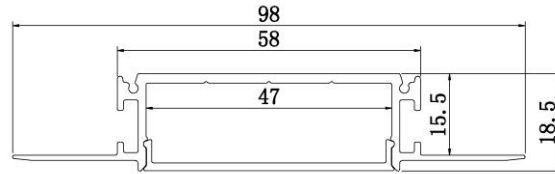

## LED ceiling recess drywall channel CH-L38

The CH-L38 is a specialty profile designed for recess flush fit into drywall. Perfectly designed to be used as a main light source. Wide opening to accommodate a high output light source.

Type: **LED Channel**

Material: **Aluminum 6063-T5**

Surface: **Natural Anodized**

Depth: **18.5mm / .72"**

Width: **68mm / 2.2"**

### Length Availability

8 Foot

\* End Caps and lens must be ordered separately.

Code : CH-L38

All parts of this document are ownership of LGI. All rights reserved. This document and the included information are provided without any responsibility deriving from mistakes or omissions. No part of this document can be cut, reproduced or used without written authorization. LGI maintains the right to change the included data without notice due to improvements of the products.