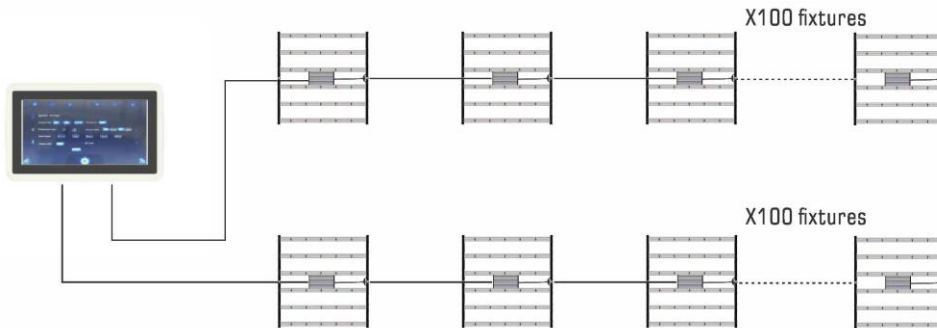

Watts	680W
Spectrum	660NM – White – Warm White
LED Engine	Samsung white - Osram Red
Umol/ J	2.8
Umols (Total)	1850
Dimmer/Timer	Remote Controller (Optional)
Power Factor	.9
Area Covered at 6Ft	5Ft X 5Ft
Dimensions	48" X 48"
Cooling	Aluminum Heat Sink
Working Temperature	-30 ~+60°C
Housing	Aluminum
Life	50000 Hours
Foldable in half	Helps with Shipping
8 Bars	8 Bars of LED to spread the light intensity evenly
Adjustable Wattage	270W - 410W – 550W – 680W
Voltage	100V-277V Auto Detect (480V version available)
Code	GLM1-680W
Warranty	3 Years

(877) 221-8182 (866) 611-2862 Fax
www.lgitek.com

Spectrum

PPFD Chart

Controller

All parts of this document are ownership of LGI. All rights reserved. This document and the included information are provided without any responsibility deriving from mistakes or omissions. No parts can be cut, reproduced or used without written authorization. LGI maintains the right to change the included data without notice due to improvements of the products. CREE Logo and Mean Well Logo are the respected properties of these manufacturers