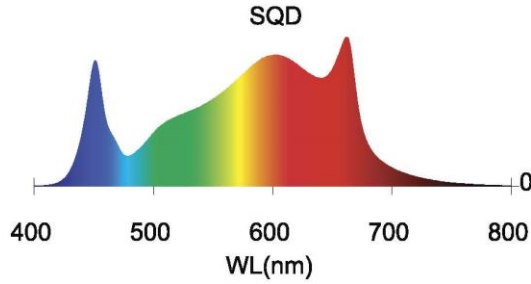

Spectrum

PPFD Chart