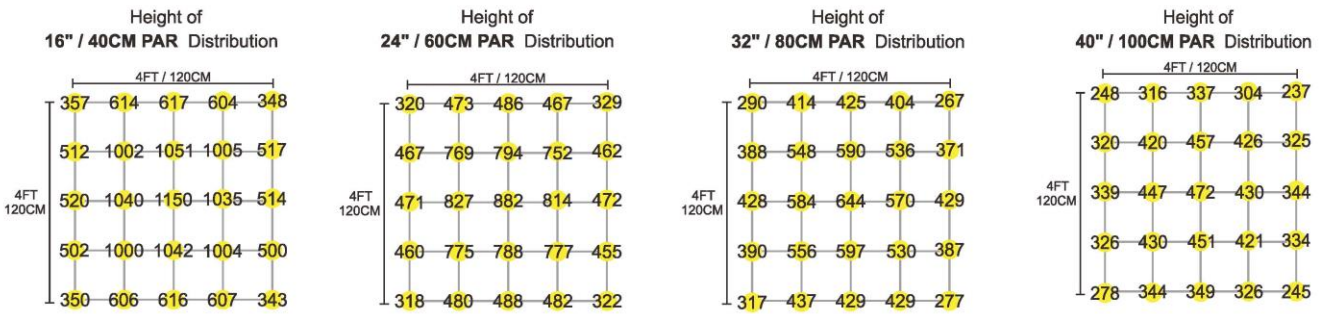

Spectrum

PPFD Chart

Controller

All parts of this document are ownership of LGI. All rights reserved. This document and the included information are provided without any responsibility deriving from mistakes or omissions. No parts can be cut, reproduced or used without written authorization. LGI maintains the right to change the included data without notice due to improvements of the products. CREE Logo and Mean Well Logo are the respected properties of these manufacturers