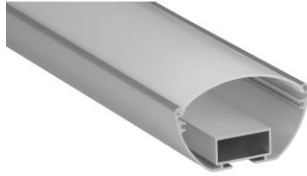

LED Oval Pendant 135

The **135** is a **multi-purpose** LED Channel luminaire with a **large surface area** that supports **LED lighting sources up-to 40mm (1.57\") wide**. This profile is a perfect match for **multiple or oversized LED light sources**. It provides a wide range of options for **indoor and outdoor** use. **Rich accessories** offer application options like **surface mount, pendant** or **adjustable bracket mounting** with different End-Caps and Diffusers. It is designed to house **LED Drivers internally** which provides a neat appearance.

Type: **LED Channel**

Material: **Aluminum 6063-T5**

Surface: **Natural Anodised**

Height: **47.50mm / 1.87"**

Width: **97.20mm / 3.83"**

Length Availability

4ft (Actual Size 47\") / 1.20m

8ft (Actual Size 94.5\") / 2.40m

10ft (Actual Size 118\") / 3.00m

Custom Lengths **up to 3.05m / 10ft**

Code : **LGI-P135-X**

10Ft: X=10

8Ft: X=8

4Ft: X=4

All parts of this document are ownership of LGI. All rights reserved. This document and the included information are provided without any responsibility deriving from mistakes or omissions. No part of this document can be cut, reproduced or used without written authorization. LGI maintains the right to change the included data without notice due to improvements of the products.