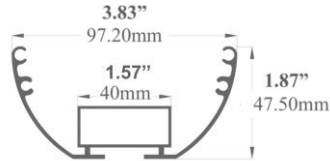

LED Oval Pendant 135

The **135** is a **multi-purpose** LED Channel luminaire with a **large surface area** that supports **LED lighting sources up-to 40mm (1.57\") wide**. This profile is a perfect match for **multiple or oversized LED light sources**. It provides a wide range of options for **indoor and outdoor** use. **Rich accessories** offer application options like **surface mount, pendant** or **adjustable bracket mounting** with different End-Caps and Diffusers. It is designed to house **LED Drivers internally** which provides a neat appearance.

Type: **LED Channel**

Material: **Aluminum 6063-T5**

Surface: **Natural Anodised**

Height: **47.50mm / 1.87"**

Width: **97.20mm / 3.83"**

Length Availability

4ft (Actual Size 47\") / 1.20m

8ft (Actual Size 94.5\") / 2.40m

10ft (Actual Size 118\") / 3.00m

Custom Lengths **up to 3.05m / 10ft**

Code : **LGI-P135-X**

10Ft: X=10

8Ft: X=8

4Ft: X=4

All parts of this document are ownership of LGI. All rights reserved. This document and the included information are provided without any responsibility deriving from mistakes or omissions. No part of this document can be cut, reproduced or used without written authorization. LGI maintains the right to change the included data without notice due to improvements of the products.