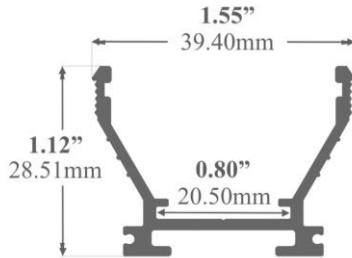

LED Medium Profile 107

The P107 is a **medium-sized** LED Channel compatible with **LED Strips up-to 20mm (0.79") wide**. This profile offers a uniform lighting with Opal Diffuser eliminating the hotspots. Thanks to its **mounting channel**, it features a **wide range of installation options**.

Type: **LED Channel**

Material: **Aluminum 6063-T5**

Surface: **Natural Anodized**

Height: **28.51mm / 1.12"**

Width: **39.40mm / 1.55"**

Length Availability

1m / 3.28ft

2m / 6.56ft

3m / 9.84ft

Custom Lengths **up to 3.05m / 10ft**

*Diffusers, End Caps and Mounting Accessories must be ordered separately.

Code : LGI-P107-X

10Ft: X=10

8Ft: X=8

4Ft: X=4

All parts of this document are ownership of LGI. All rights reserved. This document and the included information are provided without any responsibility deriving from mistakes or omissions. No part of this document can be cut, reproduced or used without written authorization. LGI maintains the right to change the included data without notice due to improvements of the products.