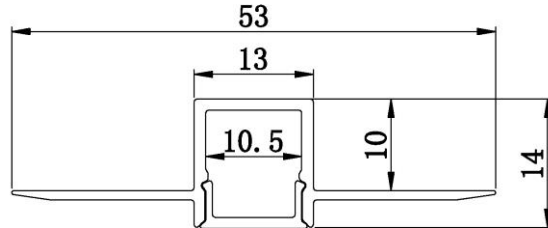

LED Smooth Surface P068

The P068 is a specialty profile designed for ceilings, walls, or many other applications. It will fit into the drywall creating a smooth and flush in wall end result.

Type: **LED Channel**

Material: **Aluminum 6063-T5**

Surface: **Natural Anodized**

Height: **13mm / .51"**

Depth: **14mm / .55"**

Length Availability

3m / 9.84ft

* End Caps must be ordered separately.

Code : LGI-P068