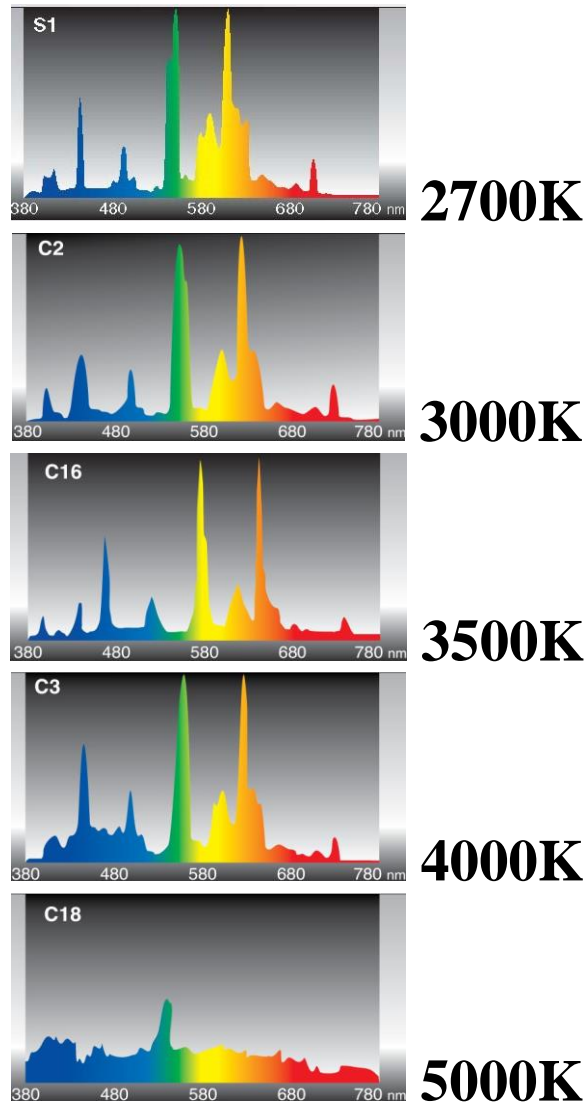

6" LED 5CCT Pan Pro Gen 2020

IP65 Outdoor Rated

Watts	14W
Shape	6" Recess Fixture
Color Temperature 5 CCT	2700K-3000K-3500K-4000K-5000K
Connection	Includes Junction Box
CRI	90
THD	<20%
Power Factor	.95
Dimmable	Yes
Lumen Output	1100 Lumens
Housing	High intensity plastic outside with aluminum inside
Life (Average)	35000 Hours
Voltage	120V
Size	6"
Code 3000K	DL6PP-9W-5CCT
Warranty	5 Years

6" LED 5CCT Pan Pro Gen 2020

Photometric Data

All parts of this document are ownership of LGI. All rights reserved. This document and the included information are provided without any responsibility deriving from mistakes or omissions. No parts can be cut, reproduced or used without written authorization. LGI maintains the right to change the included data without notice due to improvements of the products.