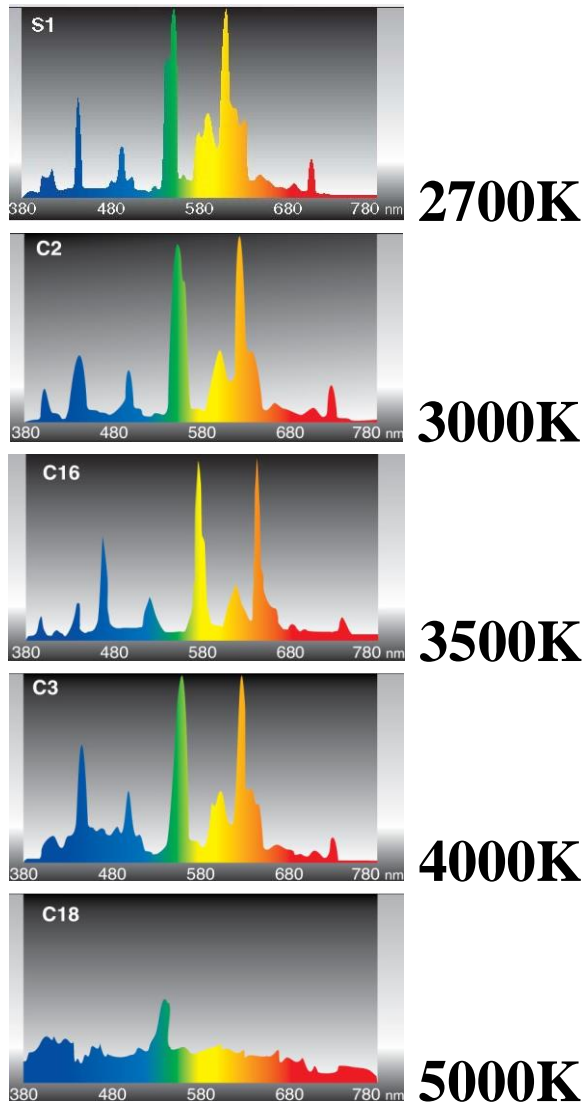

4" LED 5CCT Pan Pro Gen 2020

All parts of this document are ownership of LGI. All rights reserved. This document and the included information are provided without any responsibility deriving from mistakes or omissions. No parts can be cut, reproduced or used without written authorization. LGI maintains the right to change the included data without notice due to improvements of the products.