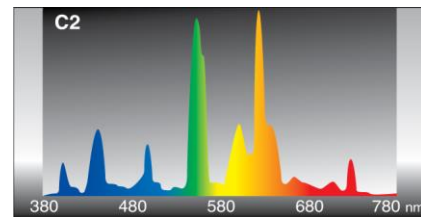

3000K

(877) 221-8182

(866) 611-2862 Fax

www.lgitek.com