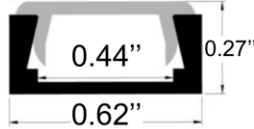

## LED Slimline Ultra Low Profile P189

The P189 is a **Slimline Ultra Low-Profile LED Channel** compatible with **LED Strips up-to 11.00mm (0.44") wide**. This profile is the perfect fit for **under-cabinet applications** with shallow and neat finish. **Snap-In Diffuser Lens** provides ease of installation.

Type: **LED Channel**  
Material: **Aluminum 6063-T5**  
Surface: **Natural Anodised**  
Height: **25.90mm / 1.02"**  
Width: **32.10mm / 1.26"**

Type: **LED Channel**  
Material: **Aluminum 6063-T5**  
Surface: **Natural Anodised**  
Height: **6.85mm / 0.27"**  
Width: **15.75mm / 0.62"**

### Length Availability

4ft (Actual Size 47") / 1.20m  
8ft (Actual Size 94.5") / 2.40m  
10ft (Actual Size 118") / 3.00m  
Custom Lengths **up to 8ft (Actual Size: 94.5")**

Code : LGI-P189-X      10Ft: X=10      8Ft: X=8      4Ft: X=4