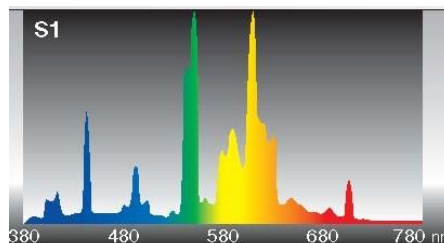

# LED BR30 Spec Sheet *GEN-C2*

Watts	9W
Shape	BR30
Color Temperature CCT	2700K
Base	E26 Medium
CRI	92
Dimmable	Yes
Lumen Output	800 Lumens
Housing	High intensity plastic outside with aluminum inside
Life (Average)	25000 Hours
Voltage	120V
R9	>50%
MOL / Diameter	MOL 5" Diameter 3 3/4"
Code	LLB30-9W-27/C2
Warranty	3 Years (Based on 3 hours per day usage)