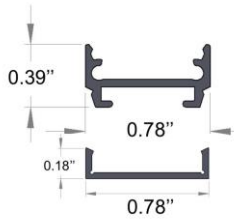

LED Slim High Profile 579

The P579 is a **Slimline High-Profile LED Channel** compatible with **LED Strips up-to 16.50mm (0.65") wide**. This profile has an **easy-to-install ultra-light mounting profile** that provides a neat and finished look when used with End-Cap and Diffuser.

Type: **LED Channel**

Material: **Aluminum 6063-T5**

Surface: **Natural Anodised**

Height: **10.00mm / 0.39"**

Width: **20.00mm / 0.78"**

Length Availability

4ft (Actual Size 47") / 1.20m

8ft (Actual Size 94.5") / 2.40m

10ft (Actual Size 118") / 3.00m

Custom Lengths **up to 3.05m / 10ft**

Code : **LGI-P579-X**

10Ft: X=10

8Ft: X=8

4Ft: X=4

All parts of this document are ownership of LGI. All rights reserved. This document and the included information are provided without any responsibility deriving from mistakes or omissions. No part of this document can be cut, reproduced or used without written authorization. LGI maintains the right to change the included data without notice due to improvements of the products.