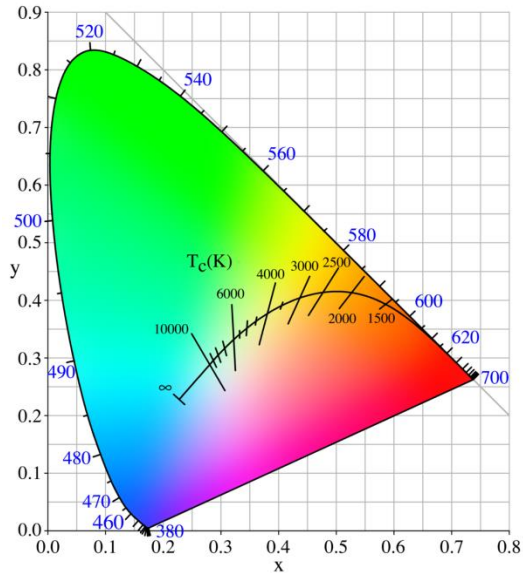

# LED Area Light 150W

Watts	150W
Shape	Area / Parking Lot Light
Colors Temperature	4000K and 5000K
Input Voltage	100 – 277 VAC (480VAC Available)
CRI	85
LED Type	CREE
Driver Type	Meanwell
Luminous Flux	13500 Lumens
Life	50000 to 75000 Hours
View Angle	120 Degrees
Fixture Material	Die Cast Aluminum / Prismatic Lens
Fixture Surface	Powder Coated
IP Rating	IP 65 Water Proof
Size	16.5" L x 16/5" W x 6.8" H
Weight	7.2 kg
Warranty	5 Years
Code 5000K	ELSB-150-5 (Add /1 for 120-277V, add /2 for 480V)
Code 4000K	ELSB-150-4 (Add /1 for 120-277V, add /2 for 480V)

**5000K**

**4000K**

**Distributed By:**