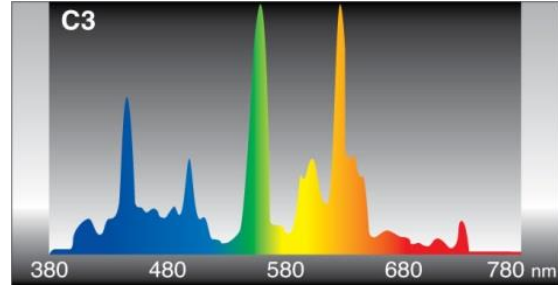

# LED Area Light 150W

Watts	150W
Shape	Area / Parking Lot Light
Colors Temperature	4000K and 5000K
Input Voltage	100 – 277 VAC (480VAC Available)
CRI	85
LED Type	CREE
Driver Type	Meanwell
Luminous Flux	13500 Lumens
Life	50000 to 75000 Hours
View Angle	120 Degrees
Fixture Material	Die Cast Aluminum / Prismatic Lens
Fixture Surface	Powder Coated
IP Rating	IP 65 Water Proof
Size	16.5" L x 16/5" W x 6.8" H
Weight	7.2 kg
Warranty	5 Years
Code 5000K	ELSB-150-5 (Add /1 for 120-277V, add /2 for 480V)
Code 4000K	ELSB-150-4 (Add /1 for 120-277V, add /2 for 480V)

**5000K**

**4000K**

**Distributed By:**