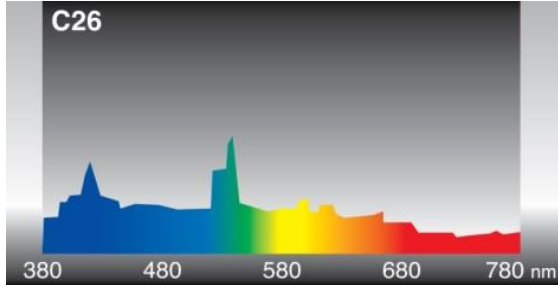

# LED Area Light 150W

Watts	150W
Shape	Area / Parking Lot Light
Colors Temperature	4000K and 5000K
Input Voltage	100 – 277 VAC (480VAC Available)
CRI	85
LED Type	CREE
Driver Type	Meanwell
Luminous Flux	13500 Lumens
Life	50000 to 75000 Hours
View Angle	120 Degrees
Fixture Material	Die Cast Aluminum / Prismatic Lens
Fixture Surface	Powder Coated
IP Rating	IP 65 Water Proof
Size	16.5" L x 16/5" W x 6.8" H
Weight	7.2 kg
Warranty	5 Years
Code 5000K	ELSB-150-5 (Add /1 for 120-277V, add /2 for 480V)
Code 4000K	ELSB-150-4 (Add /1 for 120-277V, add /2 for 480V)

**5000K**

**4000K**

**Distributed By:**