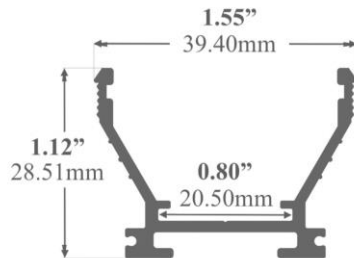

LED Medium Profile 107

The P107 is a **medium-sized** LED Channel compatible with **LED Strips up-to 20mm (0.79") wide**. This profile offers a uniform lighting with Opal Diffuser eliminating the hotspots. Thanks to its **mounting channel**, it features a **wide range of installation options**.

Type: **LED Channel**

Material: **Aluminum 6063-T5**

Surface: **Natural Anodised**

Height: **28.51mm / 1.12"**

Width: **39.40mm / 1.55"**

Length Availability

1m / 3.28ft

2m / 6.56ft

3m / 9.84ft

Custom Lengths **up to 3.05m / 10ft**

*Diffusers, End Caps and Mounting Accessories must be ordered separately.

Code : LGI-P107-X

10Ft: X=10

8Ft: X=8

4Ft: X=4

All parts of this document are ownership of LGI. All rights reserved. This document and the included information are provided without any responsibility deriving from mistakes or omissions. No part of this document can be cut, reproduced or used without written authorization. LGI maintains the right to change the included data without notice due to improvements of the products.